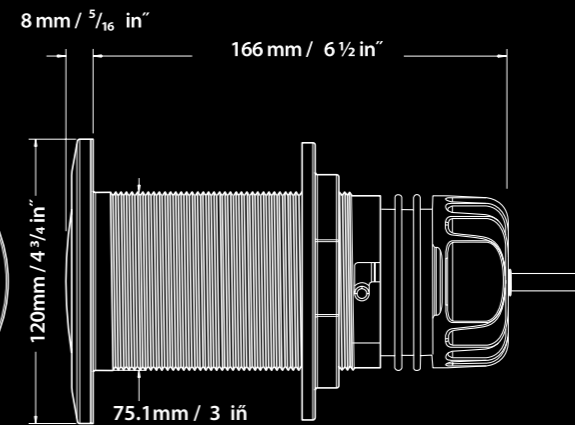

GEN 4 12 Series

Bigger, better, brighter: as part of the iconic thru-hull range, the 12 Series is a serious light designed to illuminate larger boats.

The 12 Series is a larger thru-hull option. This powerful light is capable of packing a serious punch. Like the famous 6 Series, the 12 Series has a corrosion-proof, injection-molded, patented polymer housing and is internally driven and maintainable. Available in Ultra Blue and Brilliant White, this product is recommended for boats from 12 metres (40 feet) to 30 metres (100 feet). As part of the Thru-Hull range, the 12 Series features Aqualuma's 6 year housing warranty with a 3 year warranty on internals.

Technical Specifications

- Gen 4 LED technology
- 3 year warranty on internals
- 6 year housing warranty
- Patented, High-Tech chemically resistant polymer housing
- Internally serviceable and upgradable
- 12 or 24 volt dc
- Current draw of less than 2.0 amps @ 12 volt or 1.0 amp @ 24 volt
- No bonding to anodes required
- Meets world EMI standard
- No lens seals to deteriorate or leak
- Serviceable driver module
- 3.7 metre (12 feet) of tinned marine cable
- Easy low cost 2-wire installation
- 75mm/3" thru-hull fitting
- External ignition protection
- Throws both a deep penetrating and wide flat beam of light from the one unit
- All new combination optic with increased horizontal spread

Brilliant White

- Color temperature 9000 to 10000 degrees Kelvin (the colder the white the further it travels in water)
- Fixture Lumens : 1525 lm
- Fixture Lumens Lowlight Conditions : 3608 lm

Ultra Blue

- Color temperature 470nm (the color that travels further in salt water than any other)
- Fixture Lumens : 570 lm
- Fixture Lumens Lowlight Conditions : 9990 lm