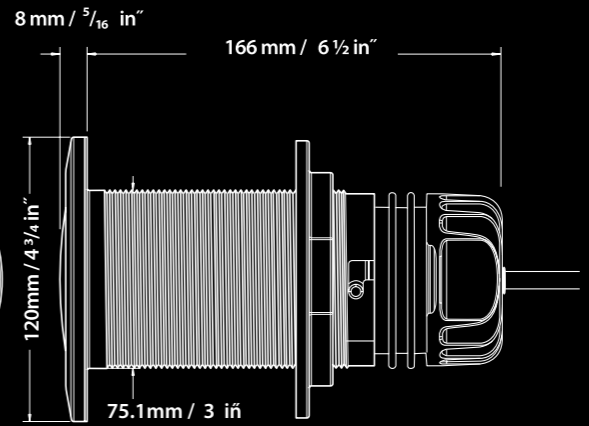

# GEN 4 18 Series

Bigger, best, brightest. The 18 Series is the latest edition to Aqualuma's Thru-Hull range. Designed to illuminate the worlds largest superyachts.

The 18 Series is our largest thru-hull option. Designed for large vessels and superyachts, the 18 Series delivers a huge light output at an affordable price in our patented, one piece polymer housing and has the ability to be serviced from inside the vessel. The 18 Series ultra light is encased in our 12 Series housing and gives Aqualuma 6 and 12 Series owners the ability to upgrade to the 18 Series from inside the boat with no haul out.

## Technical Specifications

- Gen 4 LED technology
- 3 year warranty on internals
- 6 year housing warranty
- Patented, High-Tech chemically resistant polymer housing
- Internally serviceable and upgradable
- 12 or 24 volt dc
- Current draw of less than 2.6 amps @ 12 volt or 1.3 amp @ 24 volt
- No bonding to anodes required
- Meets world EMI standard
- Throws both a deep penetrating and wide flat beam of light from the one unit
- No lens seals to deteriorate or leak
- Serviceable driver module
- 3.7 metre (12 feet) of tinned marine cable
- Easy low cost 2-wire installation
- 75mm/3" thru-hull fitting
- All new combination optic with increased horizontal spread

## Brilliant White

- Color temperature 9000 to 10000 degrees Kelvin (the colder the white the further it travels in water)
- Fixture Lumens : 2150 lm
- Fixture Lumens Lowlight Conditions : 4920 lm

## Ultra Blue

- Color temperature 470nm (the color that travels further in salt water than any other)
- Fixture Lumens : 835 lm
- Fixture Lumens Lowlight Conditions : 14,100 lm