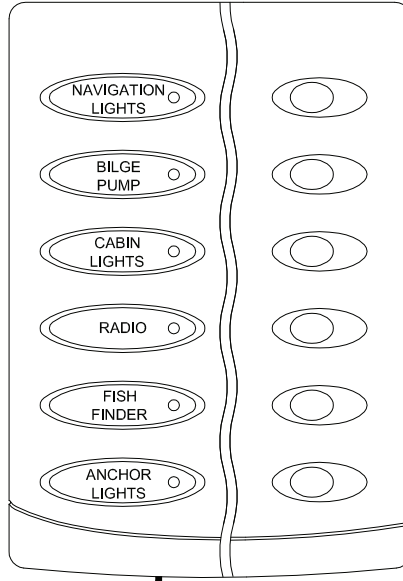

OUTBOARD

B-

B+

NEGATIVE BUSS

FUSE

OPTIONAL

FUSE

OPTIONAL

START BATTERY

HOUSE BATTERY