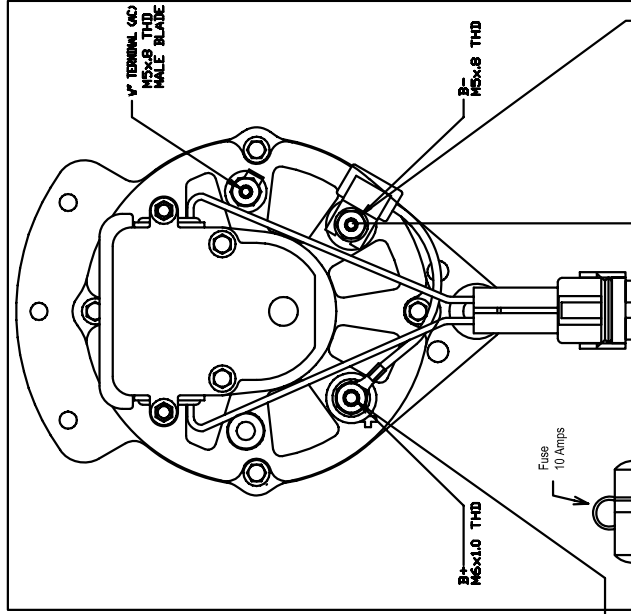

ALTERNATOR