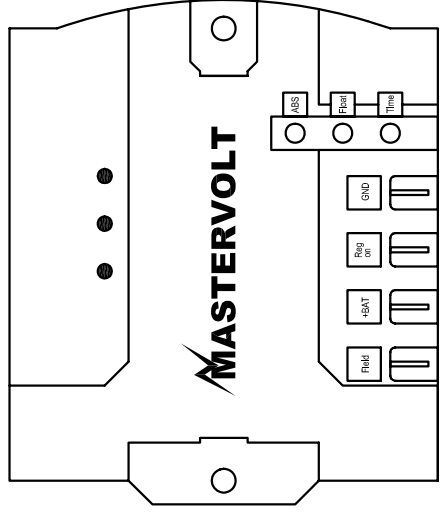

# ALPHA REGULATOR

DIAGRAM SYSTEM DC DISTRIBUTION

Name	12/90 ALPHA-PRO connections		Drawing units	mm
Scale	none	Checked	Size	A 3
Drawn by	MF	Date	15/12/2000	6r/ACAD/MBS1-dwg
MASTERVOLT		ALSO MADE ENERGY		