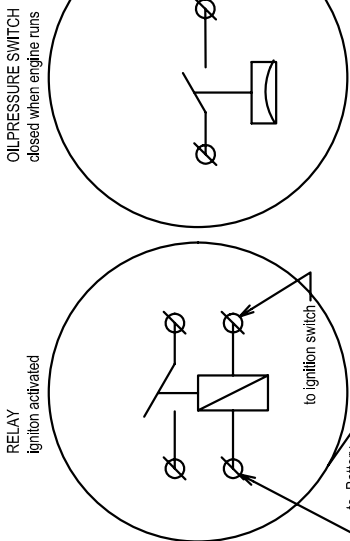

ALTERNATOR