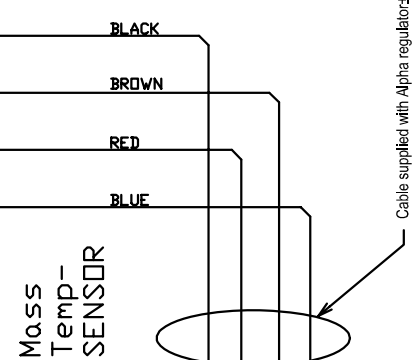

# ALPHA REGULATOR

DIAGRAM SYSTEM DC DISTRIBUTION

Name	12/90 ALPHA-PRO connections		Drawing units	mm
Scale	none	Checked	Size	A 3
Drawn by	MF	Date	15/12/2000	6r/ACAD/MBS1-dwg
MASTERVOLT		ALSO MADE ENERGY		