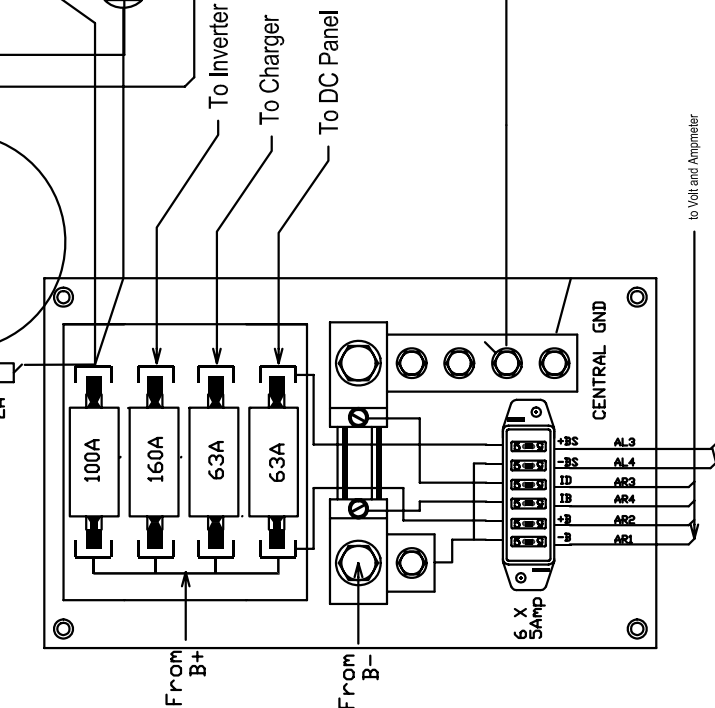

# ALPHA REGULATOR

DIAGRAM SYSTEM DC DISTRIBUTION

Name	12/90 ALPHA-PRO connections		Drawing units	mm
Scale	none	Checked	Size	A 3
Drawn by	MF	Date	15/12/2000	6r/ACAD/MBS1-dwg
MASTERVOLT		ALSO MADE ENERGY		