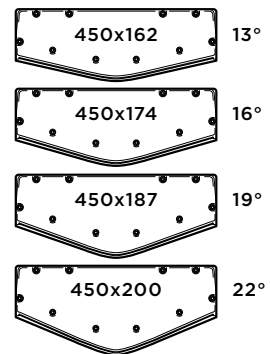

Interceptor dimensions (mm):

Angles

56

Complete with photos